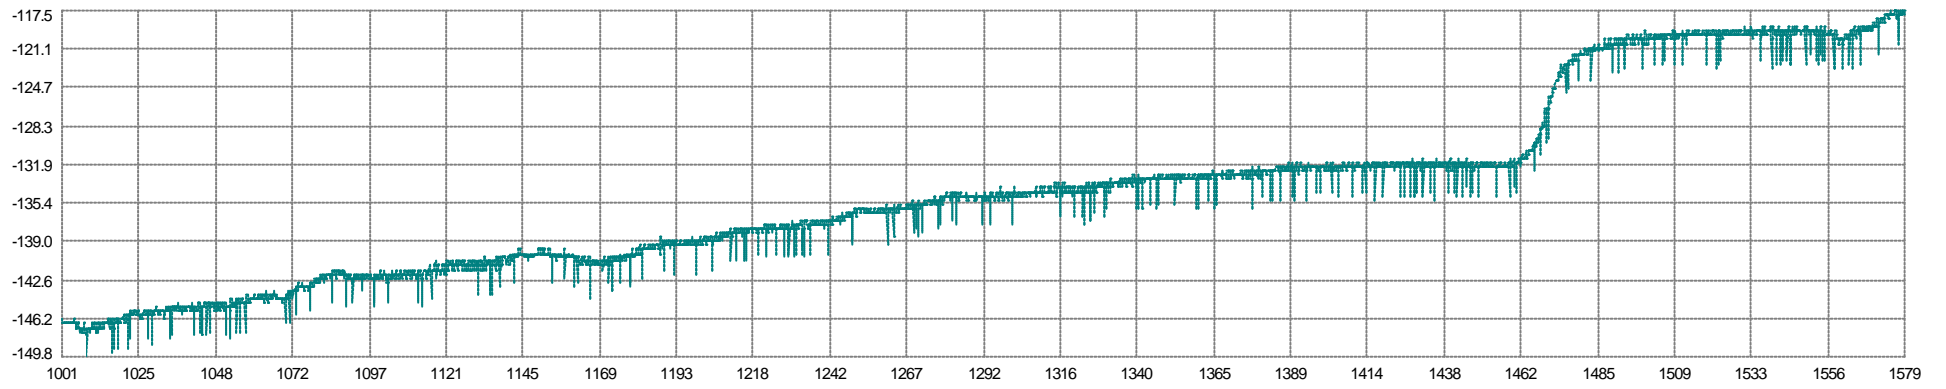

76 G1 - 86 S1  
Along Mean: 147.1m Min: 145.9 Max: 148.0 SD: 0.5

0 Simrad 12Khz (P)  
Raw Mean: -134.5m Min: -149.8 Max: -117.5 SD: 8.3